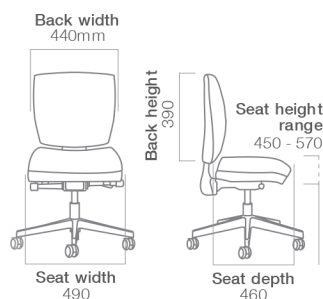

APOLLO TASK
Mid back with arms

APOLLO TASK
High back with arms

APOLLO EXECUTIVE
Mid back, alloy base with arms

APOLLO EXECUTIVE
High back, alloy base with arms

APOLLO TASK
Mid back stool

APOLLO

Designed by Mark Ayache at Ivars design Italy, the Apollo is a clean slim line chair, with superior comfort for both task and executive application. It utilises the latest ergonomic 3 lever heavy duty mechanism allowing the user to adjust the seat height, back height and the seat tilt. Full body motion support and features like, seat slide, tension control and moulded seat foam with a waterfall front to increase blood flow to users legs.

OPTIONS

- Optional height adjustable arms.
- Upholstered with your choice of fabric.
- Various castor options available.

DIMENSIONS

Mid back

High Back

(all dimensions in millimeters)