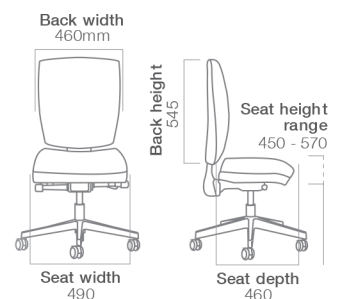

APOLLO TASK
Mid back with arms

APOLLO TASK
High back with arms

APOLLO EXECUTIVE
Mid back, alloy base with arms

APOLLO EXECUTIVE
High back, alloy base with arms

APOLLO TASK
Mid back stool

APOLLO

Designed by Mark Ayache at Ivars design Italy, the Apollo is a clean slim line chair, with superior comfort for both task and executive application. It utilises the latest ergonomic 3 lever heavy duty mechanism allowing the user to adjust the seat height, back height and the seat tilt. Full body motion support and features like, seat slide, tension control and moulded seat foam with a waterfall front to increase blood flow to users legs.

OPTIONS

- Optional height adjustable arms.
- Upholstered with your choice of fabric.
- Various castor options available.

DIMENSIONS

Mid back

High Back

(all dimensions in millimeters)