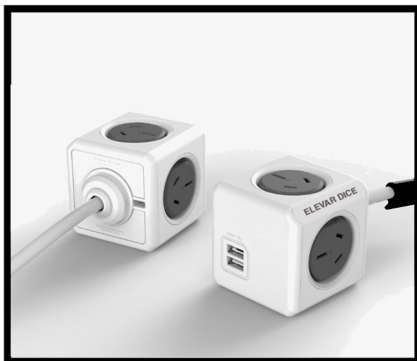

DICE POWER ACCESSORY

A Modern, Flexible Power System for your Workstation

FEATURES AND BENEFITS

The unique design of DICE ensures that plugs cannot block each other. The high-powered USB ports can charge any smartphone, notebook or tablet quickly and efficiently. Mount the DICE neatly on top of your desk or under the desktop with the included mounting hardware and cable management clip. The built-in resettable circuit breaker ensures power running through the DICE is cut off in the event of a power surge. Available in 1.5m and 3.0m cable lengths. Complies with AS/NZS3105:20112 standards.

- USB Output: 2x 5V, 2100mA (10W)
- 4x Power outlets, power surge protected
- Voltage: 250v; 10A
- Cord length: 1.5m or 3.0m cords available
- Mounting dock and cablefix bracket included
- 12 Months warranty