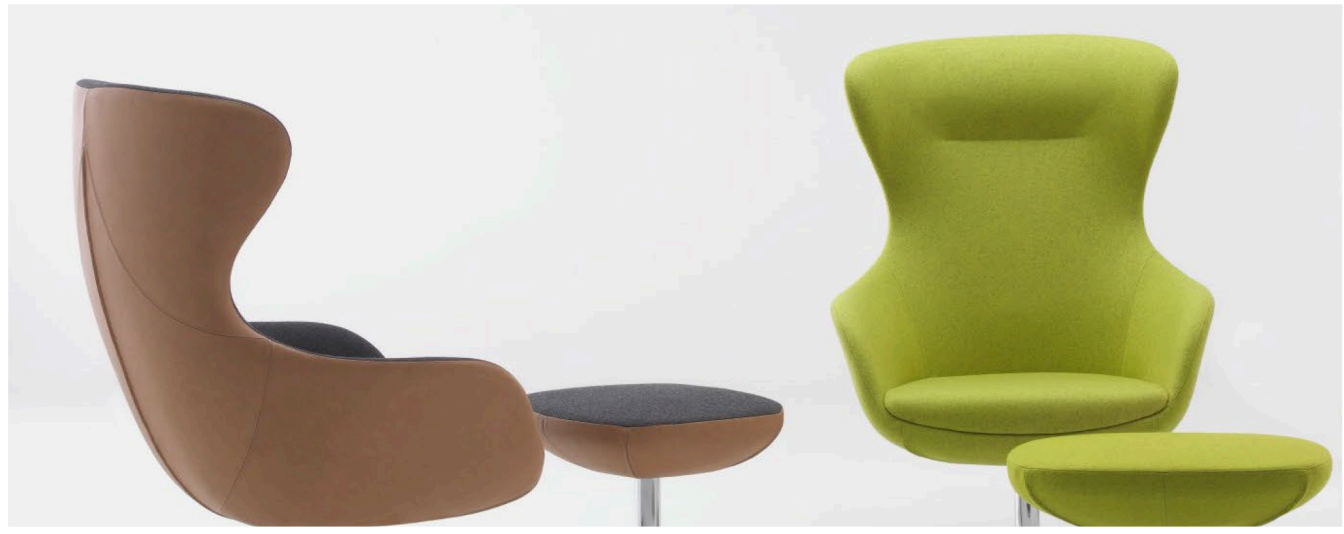

Sixty & Queen

Generous and comfortable, the Sixty and Queen are versatile Italian made and designed by Rossetto. Available in a range of different base options and upholstered in the fabric of your choice.

POPULAR OPTIONS

BASES	GL - timber (Sixty) R13 - chrome swivelling L21 - ash wood base (Queen) L14 - ash wood base (Queen) D9 - steel swivelling (Queen)
FINISHES	Dark or Natural stained timber Polished chrome
FABRIC	Your choice of any fabric .

ROSSETTO

Sixty

Overall Size (mm)	810W x 760D x 940H
Seat Height (mm)	420
Arm Height (mm)	600

GL stained or raw timber legs.

R13 polished chrome metal swivelling base.

Queen

Overall Size (mm)	780W x 760D x 1170H
Seat Height (mm)	420
Arm Height (mm)	650