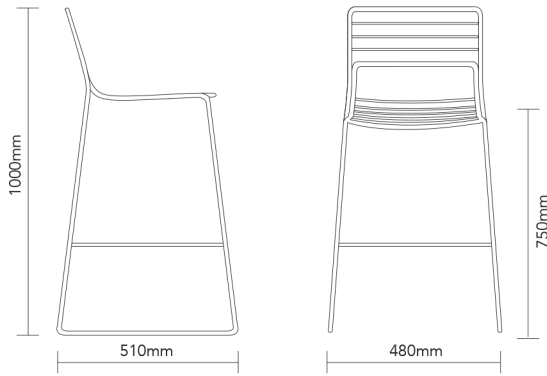

Cage

GAL Metal Powdercoated **Stool**

DIMENSIONS

Seat Pad Optional

SHELL & FRAME FINISHES

Black

White

Zinc Plated

Yellow

DETAILS

SHELL & FRAME

Zinc Plated

ORIGIN

China

USE

Indoor / Semi Outdoor

DESCRIPTION

The Cage stool is contemporary in design. This sturdy product features reinforced welds and foot caps. This stool is recommended for both indoor and semi outdoor use with an optional seat pad. Other colours available via indent.