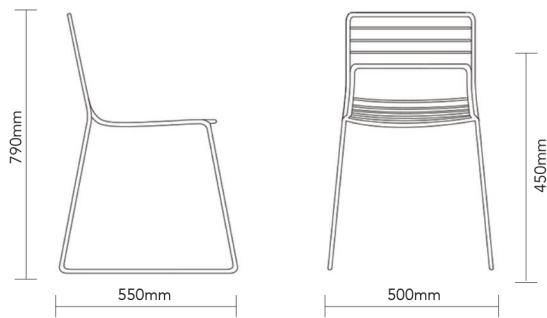

Cage

GAL Metal Powdercoated Chair

DIMENSIONS

Seat Pad Optional

Unit KG

6.4

PCS/CTN

2 2

0.284m³

4pcs

SHELL & FRAME FINISHES

Black

White

DETAILS

SHELL & FRAME

Zinc Plated

ORIGIN

China

USE

Indoor / Semi Outdoor

DESCRIPTION

The Cage chair is contemporary in design. This sturdy product features reinforced welds and screw in foot caps. This chair- is recommended for both indoor and semi outdoor use with an optional outdoor seat pad. Other colours available via indent.