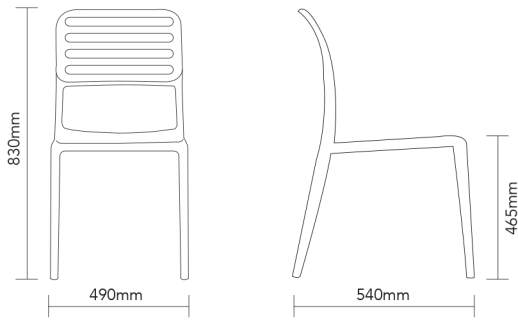

## DIMENSIONS

## DESCRIPTION

The Costa Chair is sleek & contemporary in design & features a matt finish, recyclable resin body & frame. This factory tested chair can take up to 110kg, can be stacked in groups of 8 & is suitable for indoor & outdoor use. Orange, Green and Purple colours available via indent with a minimum order quantity of 150 pieces per colour.