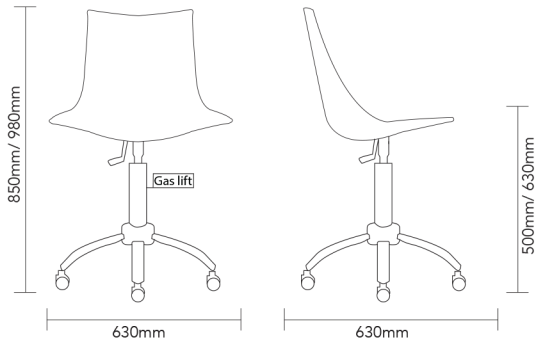

Zebra

Design **Luisa Battaglia**

incorporate

DIMENSIONS

SHELL FINISH

White

FRAME FINISH

Polished Aluminium

DETAILS

SEAT & BACK
Recyclable Polycarbonate

FRAME
Polished Aluminium

ORIGIN
Italy

USE
Indoor

DESCRIPTION

The Zebra 5 Way Castor chair features a recyclable polycarbonate shell. The frame is polished aluminium and the seat height can be adjusted from H500mm to H630mm. This chair can also be purchased with a fixed upholstered seat pad or can be fully upholstered.