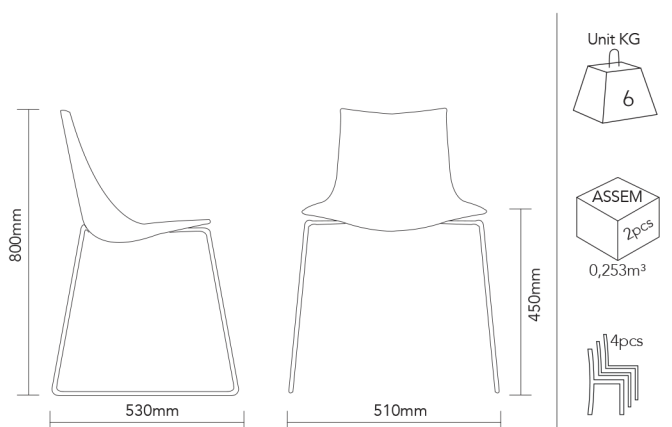

## DIMENSIONS

## DETAILS

**SEAT & BACK**  
Recyclable Polycarbonate

**FRAME**  
Chrome Plated Steel Tube

**ORIGIN**  
Italy

**USE**  
Indoor

## DESCRIPTION

The Zebra 4-leg and Sled chairs feature a recyclable polycarbonate shell in either solid gloss or translucent colours. The Zebra 4-leg frame is D16mm chrome steel, while the sled uses 11mm solid chrome steel tube. Both chairs can be purchased with a fixed cushion and stack in groups of 4.