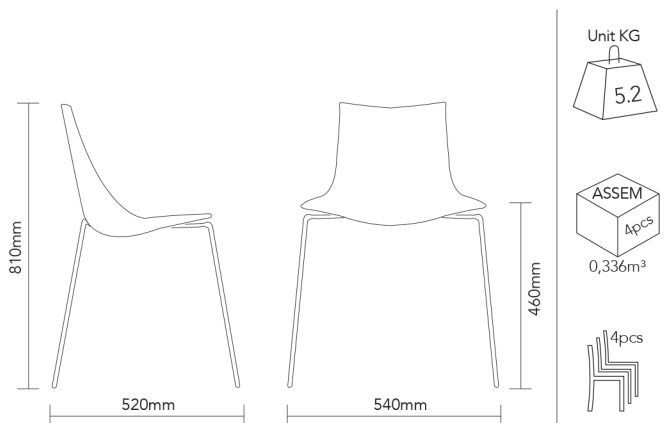

## DIMENSIONS

## DETAILS

**SEAT & BACK**  
Recyclable Polycarbonate

**FRAME**  
Chrome Plated Steel Tube

**ORIGIN**  
Italy

**USE**  
Indoor

## DESCRIPTION

The Zebra 4-leg and Sled chairs feature a recyclable polycarbonate shell in either solid gloss or translucent colours. The Zebra 4-leg frame is D16mm chrome steel, while the sled uses 11mm solid chrome steel tube. Both chairs can be purchased with a fixed cushion and stack in groups of 4.