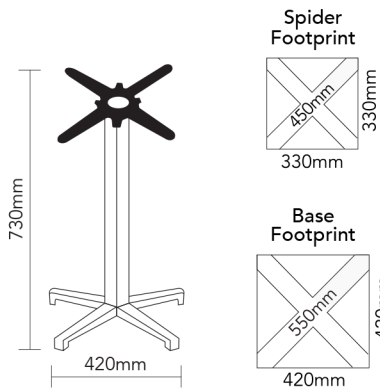

Cross

Design Centro Stile Scab

incorporate

DIMENSIONS

Carton

0,027m³

Top Max:

Ø mm. 800

Unit KG

Top Max:

mm. 800x800

Carton

0,023m³

Top Max:

Ø mm. 700

Unit KG

Top Max:

mm. 700x700

FINISHES

Anthracite Coated

White Coated

DETAILS

BASE

GAL Cast Iron

COLUMN

Zinc Coated Steel

ORIGIN

Italy

USE

Indoor/Outdoor

DESCRIPTION

Cross table & drybar feature a colour coated cast iron cross shaped base, along with a 50 x 50mm zinc coated steel square column & a cast iron spider. These bases are ideal for both indoor & outdoor application.