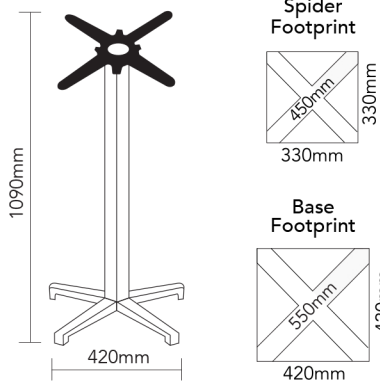

Cross

Design Centro Stile Scab

incorporate

DIMENSIONS

Carton

0,027m³

Top Max:

Ø mm. 800

Unit KG

Top Max:

mm. 800x800

Carton

0,023m³

Top Max:

Ø mm. 700

Unit KG

Top Max:

mm. 700x700

FINISHES

Anthracite Coated

White Coated

DETAILS

BASE

GAL Cast Iron

COLUMN

Zinc Coated Steel

ORIGIN

Italy

USE

Indoor/Outdoor

DESCRIPTION

Cross table & drybar feature a colour coated cast iron cross shaped base, along with a 50 x 50mm zinc coated steel square column & a cast iron spider. These bases are ideal for both indoor & outdoor application.