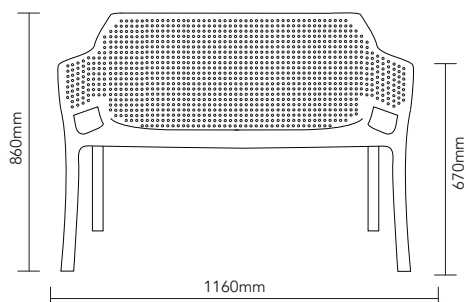

## DIMENSIONS

Unit KG

8.9

PCS/CTN

0.7m<sup>3</sup>

3pcs

## FRAME COLOURS

White

Anthracite

\*Optional Bench seat pad available in Light Grey, Blue and Teal.

## DESCRIPTION

The Net Bench is made of uniformly coloured fiberglass polypropylene resins with uv additives. This Bench seat features a fully injected mold and non slip rubber feet. The Net Bench can be stacked in groups of 3 and is suitable for indoor and outdoor use.