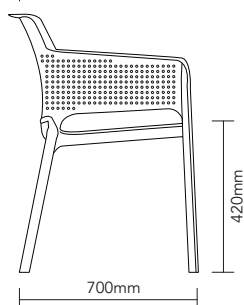

## DIMENSIONS

Unit KG

8.9

PCS/CTN

0.7m<sup>3</sup>

3pcs

## FRAME COLOURS

White

Anthracite

\*Optional Bench seat pad available in Light Grey, Blue and Teal.